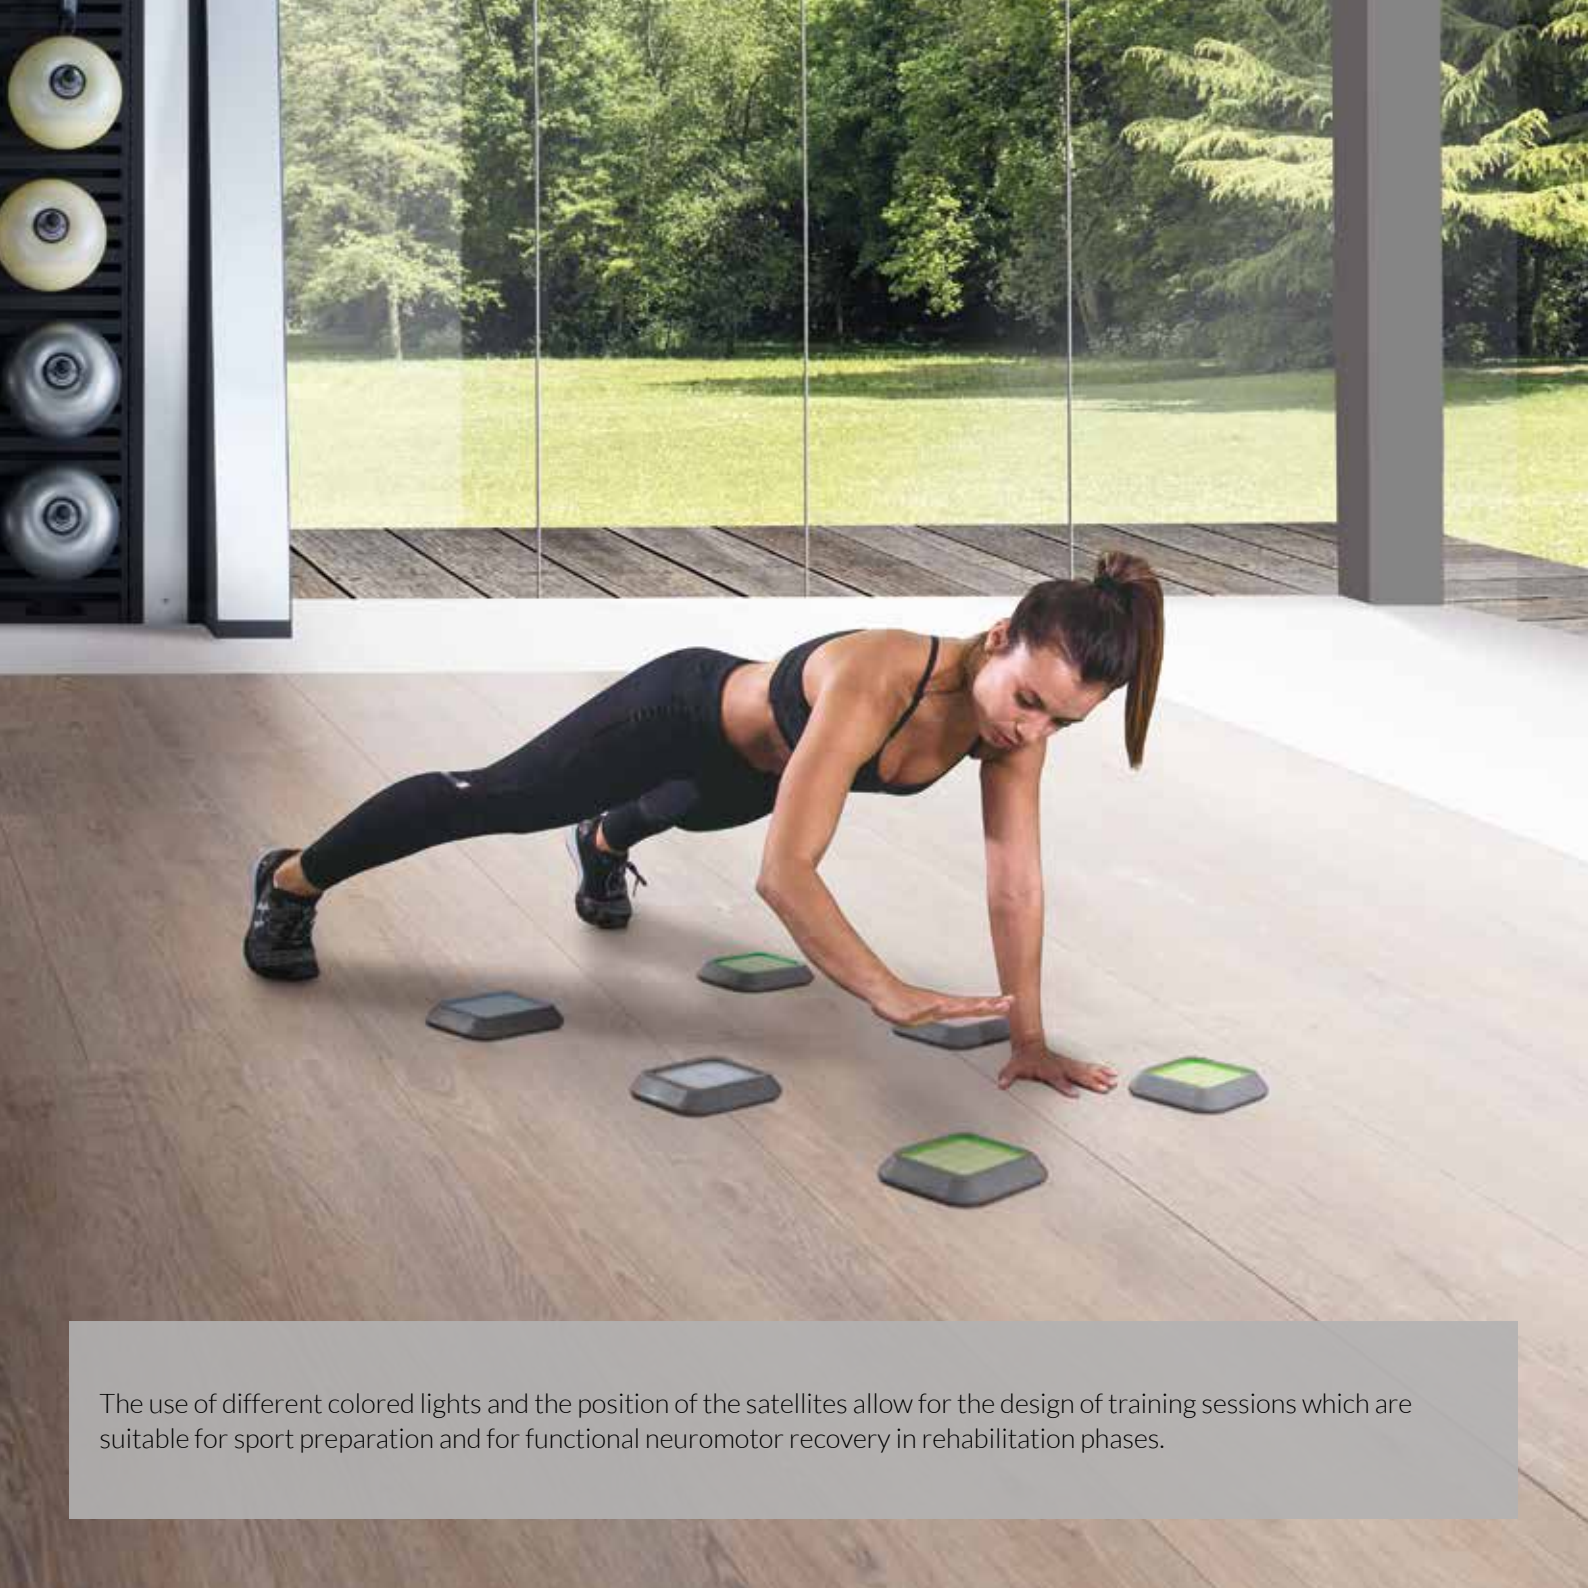

SATELLITES 1-6

CHARGER

SATELLITES 1-12

2X CHARGER

WI-FI ROUTER

BLUETOOTH CONNECTION

The use of different colored lights and the position of the satellites allow for the design of training sessions which are suitable for sport preparation and for functional neuromotor recovery in rehabilitation phases.